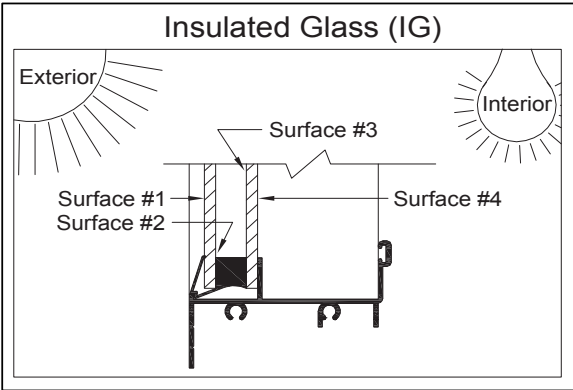

Standard Glass Surfaces

Windows and Doors

Insulated Glass (IG)					
Outer Glass	Surface(s)	Inner Glass	Surface(s)		
Bronze	1 / 2	Clear	3 / 4		
Grey	1 / 2				
Blue	1 / 2				
Greylite	1 / 2				
Br. Reflective	1				
G. Reflective	1				
Bl. Reflective	1				
Azurlite	1 / 2				
Evergreen	1 / 2				
Green	1 / 2				
Obscure	1				
Tint Obscure	1				
Solarban60	2				
Bronze	3 / 4			Solarban60	2
Grey	3 / 4				
Blue	3 / 4				
Greylite	3 / 4				
Br. Reflective	3				
G. Reflective	3				
Bl. Reflective	3				
Azurlite	3 / 4				
Evergreen	3 / 4				
Green	3 / 4				
Obscure	4	Obscure	4		
Tint Obscure	4				
Bronze	1 / 2				
Grey	1 / 2				
Blue	1 / 2				
Greylite	1 / 2				
Br. Reflective	1				
G. Reflective	1				
Bl. Reflective	1				
Azurlite	1 / 2				
Evergreen	1 / 2				
Green	1 / 2				

Laminated Glass (Lami)					
Outer Glass	Surface(s)	Inner Glass	Surface(s)		
Bronze	1 / 2	Clear	3 / 4		
Grey	1 / 2				
Blue	1 / 2				
Greylite	1 / 2				
Br. Reflective	1				
G. Reflective	1				
Bl. Reflective	1				
Azurlite	1 / 2				
Evergreen	1 / 2				
Green	1 / 2				
Obscure	1				
Tint Obscure	1				
Solarban60	2				
Bronze	3 / 4			Solarban60	2
Grey	3 / 4				
Blue	3 / 4				
Greylite	3 / 4				
Br. Reflective	3				
G. Reflective	3				
Bl. Reflective	3				
Azurlite	3 / 4				
Evergreen	3 / 4				
Green	3 / 4				
Obscure	4	Obscure	4		
Tint Obscure	4				
Bronze	1 / 2				
Grey	1 / 2				
Blue	1 / 2				
Greylite	1 / 2				
Br. Reflective	1				
G. Reflective	1				
Bl. Reflective	1				
Azurlite	1 / 2				
Evergreen	1 / 2				
Green	1 / 2				
Turtle		Clr/Clr - Tinted Interlayer