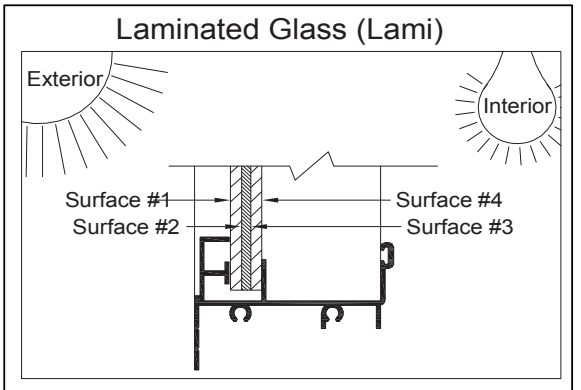

Standard Glass Surfaces

Windows and Doors

Insulated Glass (IG)					
Outer Glass	Surface(s)	Inner Glass	Surface(s)		
Bronze	1 / 2	Clear	3 / 4		
Grey	1 / 2				
Blue	1 / 2				
Greylite	1 / 2				
Br. Reflective	1				
G. Reflective	1				
Bl. Reflective	1				
Azurlite	1 / 2				
Evergreen	1 / 2				
Green	1 / 2				
Obscure	1				
Tint Obscure	1				
Solarban60	2				
Bronze	3 / 4			Solarban60	2
Grey	3 / 4				
Blue	3 / 4				
Greylite	3 / 4				
Br. Reflective	3				
G. Reflective	3				
Bl. Reflective	3				
Azurlite	3 / 4				
Evergreen	3 / 4				
Green	3 / 4				
Obscure	4	Obscure	4		
Tint Obscure	4				
Bronze	1 / 2				
Grey	1 / 2				
Blue	1 / 2				
Greylite	1 / 2				
Br. Reflective	1				
G. Reflective	1				
Bl. Reflective	1				
Azurlite	1 / 2				
Evergreen	1 / 2				
Green	1 / 2				

Laminated Glass (Lami)					
Outer Glass	Surface(s)	Inner Glass	Surface(s)		
Bronze	1 / 2	Clear	3 / 4		
Grey	1 / 2				
Blue	1 / 2				
Greylite	1 / 2				
Br. Reflective	1				
G. Reflective	1				
Bl. Reflective	1				
Azurlite	1 / 2				
Evergreen	1 / 2				
Green	1 / 2				
Obscure	1				
Tint Obscure	1				
Solarban60	2				
Bronze	3 / 4			Solarban60	2
Grey	3 / 4				
Blue	3 / 4				
Greylite	3 / 4				
Br. Reflective	3				
G. Reflective	3				
Bl. Reflective	3				
Azurlite	3 / 4				
Evergreen	3 / 4				
Green	3 / 4				
Obscure	4	Obscure	4		
Tint Obscure	4				
Bronze	1 / 2				
Grey	1 / 2				
Blue	1 / 2				
Greylite	1 / 2				
Br. Reflective	1				
G. Reflective	1				
Bl. Reflective	1				
Azurlite	1 / 2				
Evergreen	1 / 2				
Green	1 / 2				
Turtle		Clr/Clr - Tinted Interlayer